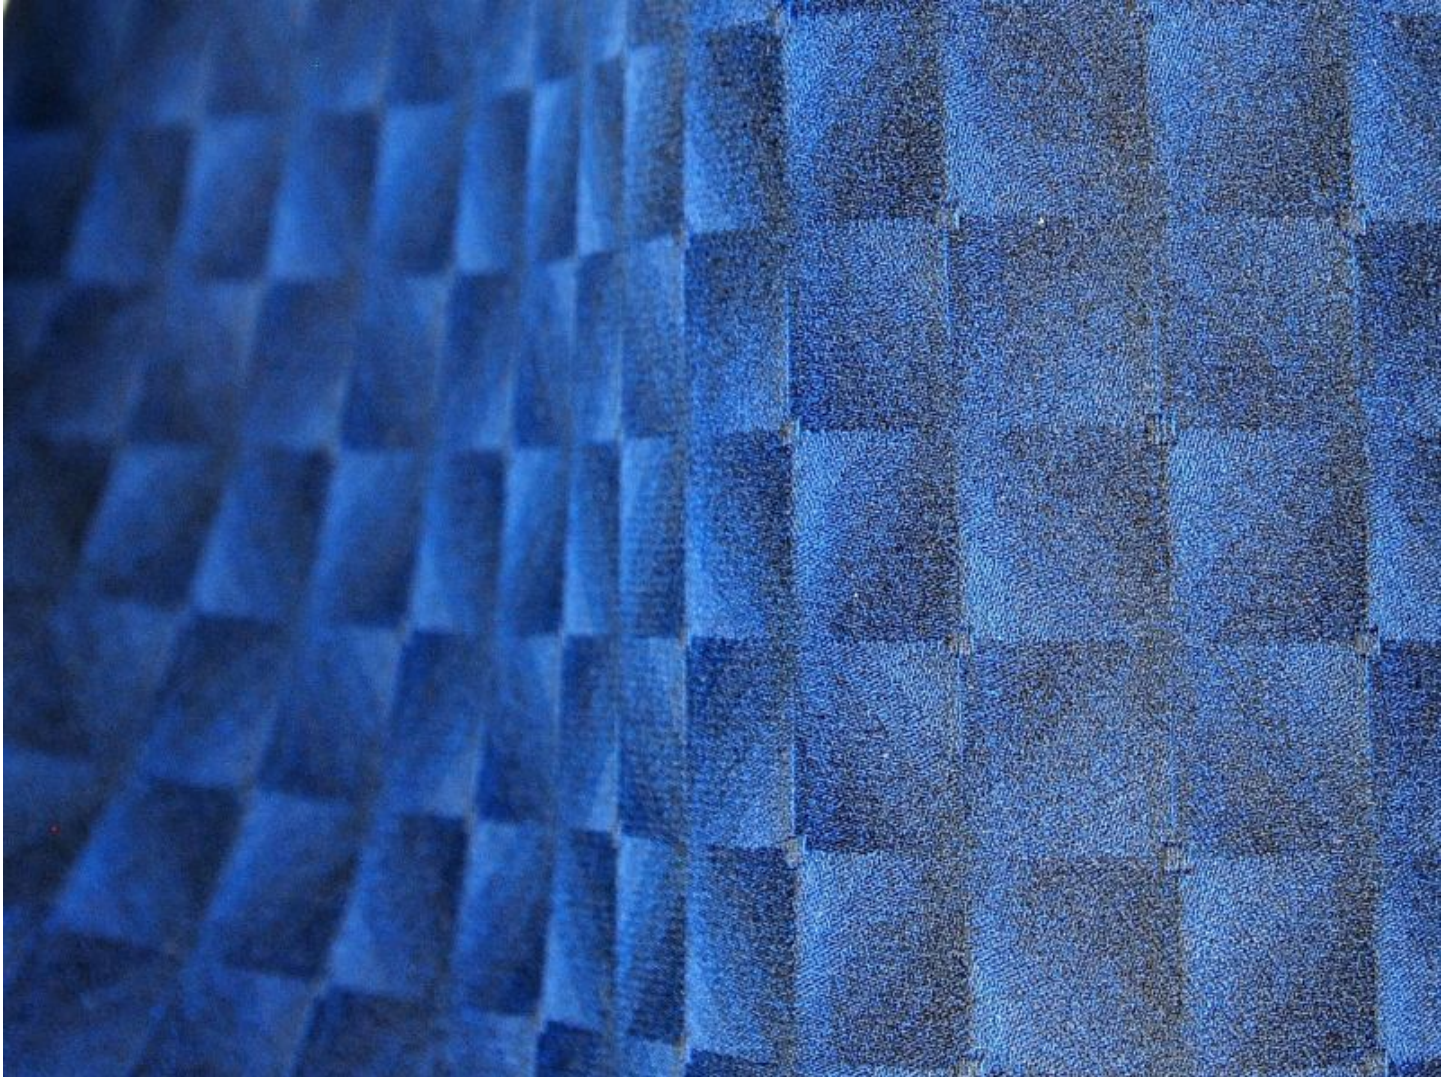

## Perspective Bicolor

### **Komplette Merkmale**

Within the square optics degraded effect for a more interesting appearance

### **Gerbung**

chrome-tanned